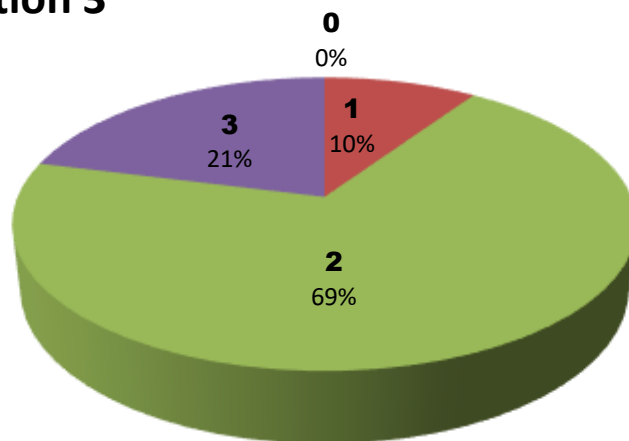

Question 2

Question 3

Question 4