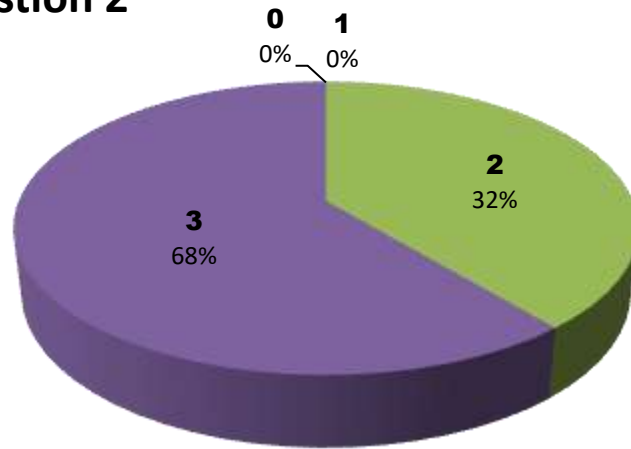

Question 2

Question 3

Question 4