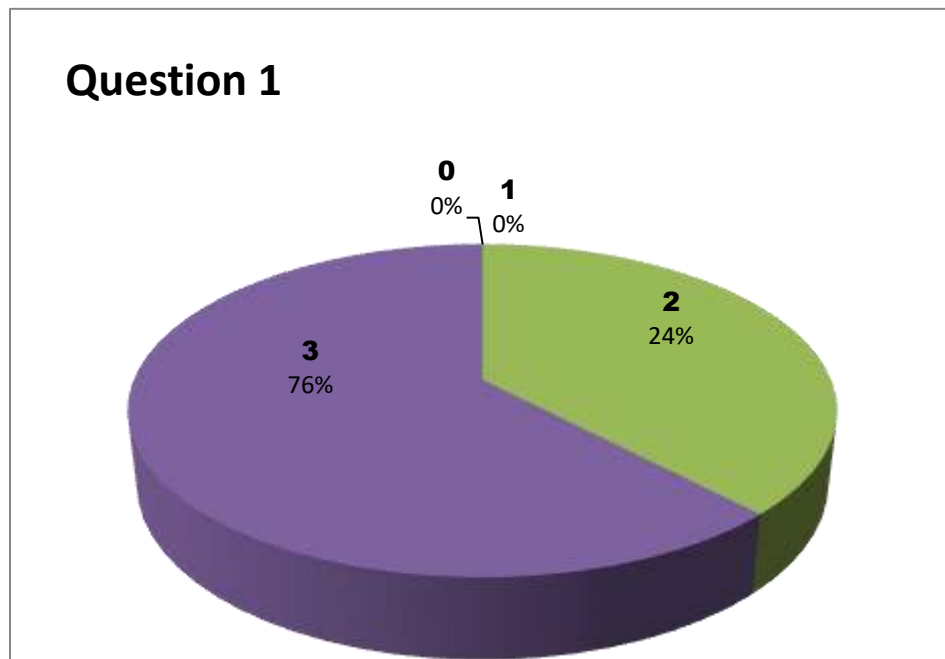

Student Feedback analysis on Institution (2018-19)

Responses – 95

Student Response	Questions									
	1	2	3	4	5	6	7	8	9	10
0	0	0	0	0	0	0	0	0	0	0
1	0	0	9	6	6	16	4	5	0	3
2	36	37	66	45	50	56	44	46	53	51
3	59	58	20	44	39	23	47	44	42	41

3 - Very Good

2 - Good

1 -
Satisfactory

0 -
Unsatisfactory