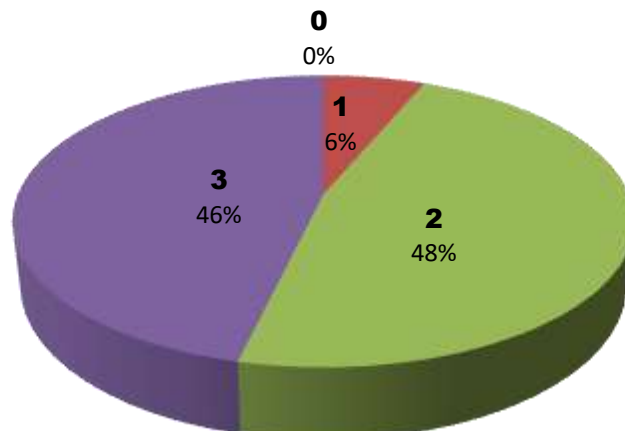

Question 2

Question 3

Question 4